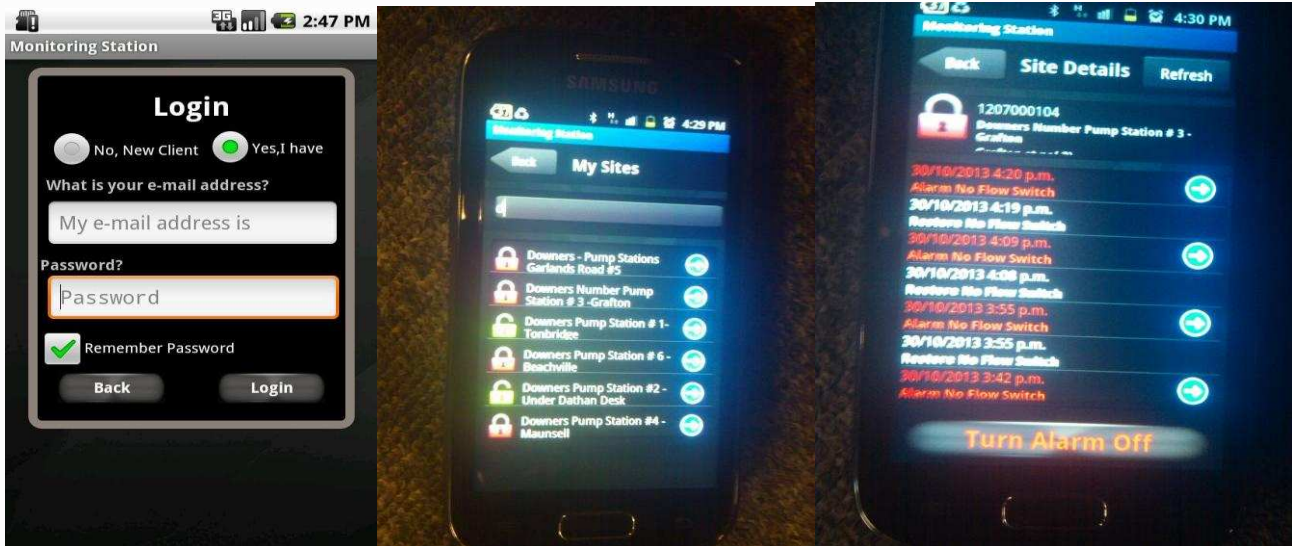

DATE: 30/10/2013

ENVIRONMENTAL INITIATIVE

App for checking of GPRS Alarm unit

What is the initiative?

An application for Android or iPhone that is used to check on the status of the GPRS Alarm units, used to detect high levels and problems with flow on sewage over pumping setups

How was it identified?

- Identified by the alarm company as an easy tool to check on the status of the alarm units from a distance

Benefits and future plans

- The app Monitoring Station gives up to date information on the activations and restore of float switches, and / or flow switches.
- Allows authorised users to check on the units and see when the activation was, and at what time the restore comes through.
- Potential to wire the unit to a pump so the app can tell the pump to switch off
- Rolled out to all on-call supervisors so they can check alarm notifications.