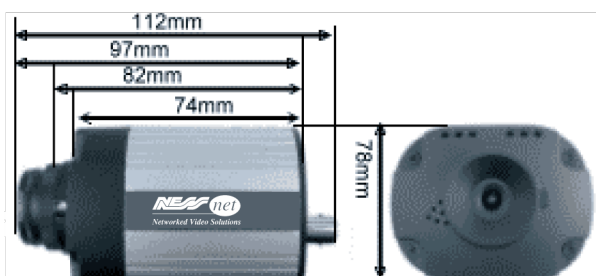

Advanced alarm handling

- ▶ Video Loss/ Power Loss/ Network Loss detection
- ▶ Built-in motion alarm with configurable detection areas
- ▶ FTP and Email event handler

■ DIMENSION DIAGRAM

104-326 Ness-Net IP Camera
104-327 Ness-Net IP Camera + Wi-Fi