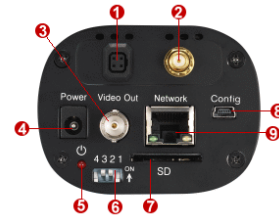

104-327 has both wireless IEEE 802.11g and Ethernet network interfaces and the 104-326 model has Ethernet network interface. Moreover, the DIP Switches and Video Out interface offer installers a familiar and handy way to calibrate its video like a regular analog camera.

Advanced alarm handling

- ▶ Video Loss/ Power Loss/ Network Loss detection
- ▶ Built-in motion alarm with configurable detection areas
- ▶ FTP and Email event handler

■ DIMENSION DIAGRAM

104-326 Ness-Net IP Camera
104-327 Ness-Net IP Camera + Wi-Fi

- ❶ Auto Iris Control Adaptor(Wireless only)
- ❷ Antenna Adaptor (Wireless only)
- ❸ Video Out BNC connector
- ❹ 12V DC Power
- ❺ Power LED
- ❻ DIP Switch
- ❼ SD Card Socket
- ❽ USB Config Port
- ❾ RJ-45 Ethernet Port