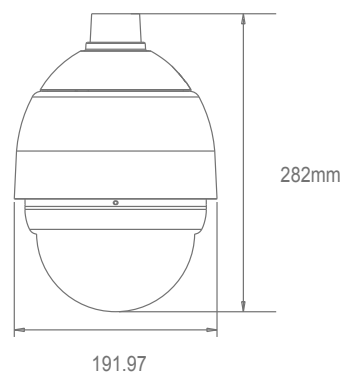

Part No: 104-462

RECOMMENDED PRODUCTS

OTHER MEMBERS OF THE NESS HD-IP CAMERA FAMILY.